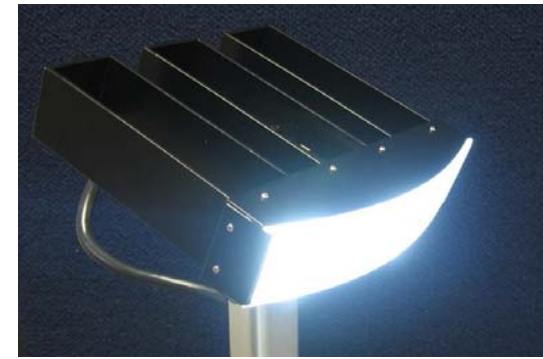

# WhiteEye Tactical Illumination System

86"

## SYSTEM OVERVIEW

- Super-Bright White Solid-State Lighting System
- Directed White Illumination of Target Area over 850 feet
- Dual-mode Max/Min Lighting Levels
- Highly Portable; Fixed-position mounting also available
- System Weight: Under 30 lbs.
  - 7' Lightstand, 1 Light Head (1400 Lumens)
  - Self-Contained System Case
  - Integrated Rechargeable Battery System
  - AC/DC Converter
- 10 Hours Run Time on Max, 25 Hours Run Time on Min.
- Operates on Rechargeable Batteries
- Portable Perimeter & High Intensity Lighting Applications
- Available Options Include: Black-Out Illumination, Battery Upgrade Kit,
- Beam angle range 6° up to 120°
- Optional Case Color (Black, OD Green, Orange, Sand)