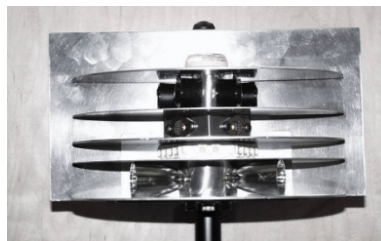

Portable Covert Illumination System

CYBERLUX®
Harnessing the Future of Light

“The Watchdog”

SYSTEM OVERVIEW

- Precision NVG-Compatible Covert Illumination System for Boundary Security and Asset Protection
- Robust Threat Differentiation via Covert and Visible Optical Beam-Shaping Technology
- User-Defined Illumination Energy within Target Field
- System Weight: 49 lbs.
 - 4 Lighting Units, each 7.75 lbs.
 - Self-Contained System Case
 - Commercial Airline Weight Compliant
- Over 15 Hours Run Time
- 870 nanometer IR Covert Illumination level
- Operating environment: -4°F to 140°F
- Powerful Covert Illumination over 300 ft. by 300 ft.
- Operates on Standard UBI-2590 Li-Ion Batteries
- Wireless System Control and Operation via wireless Remote